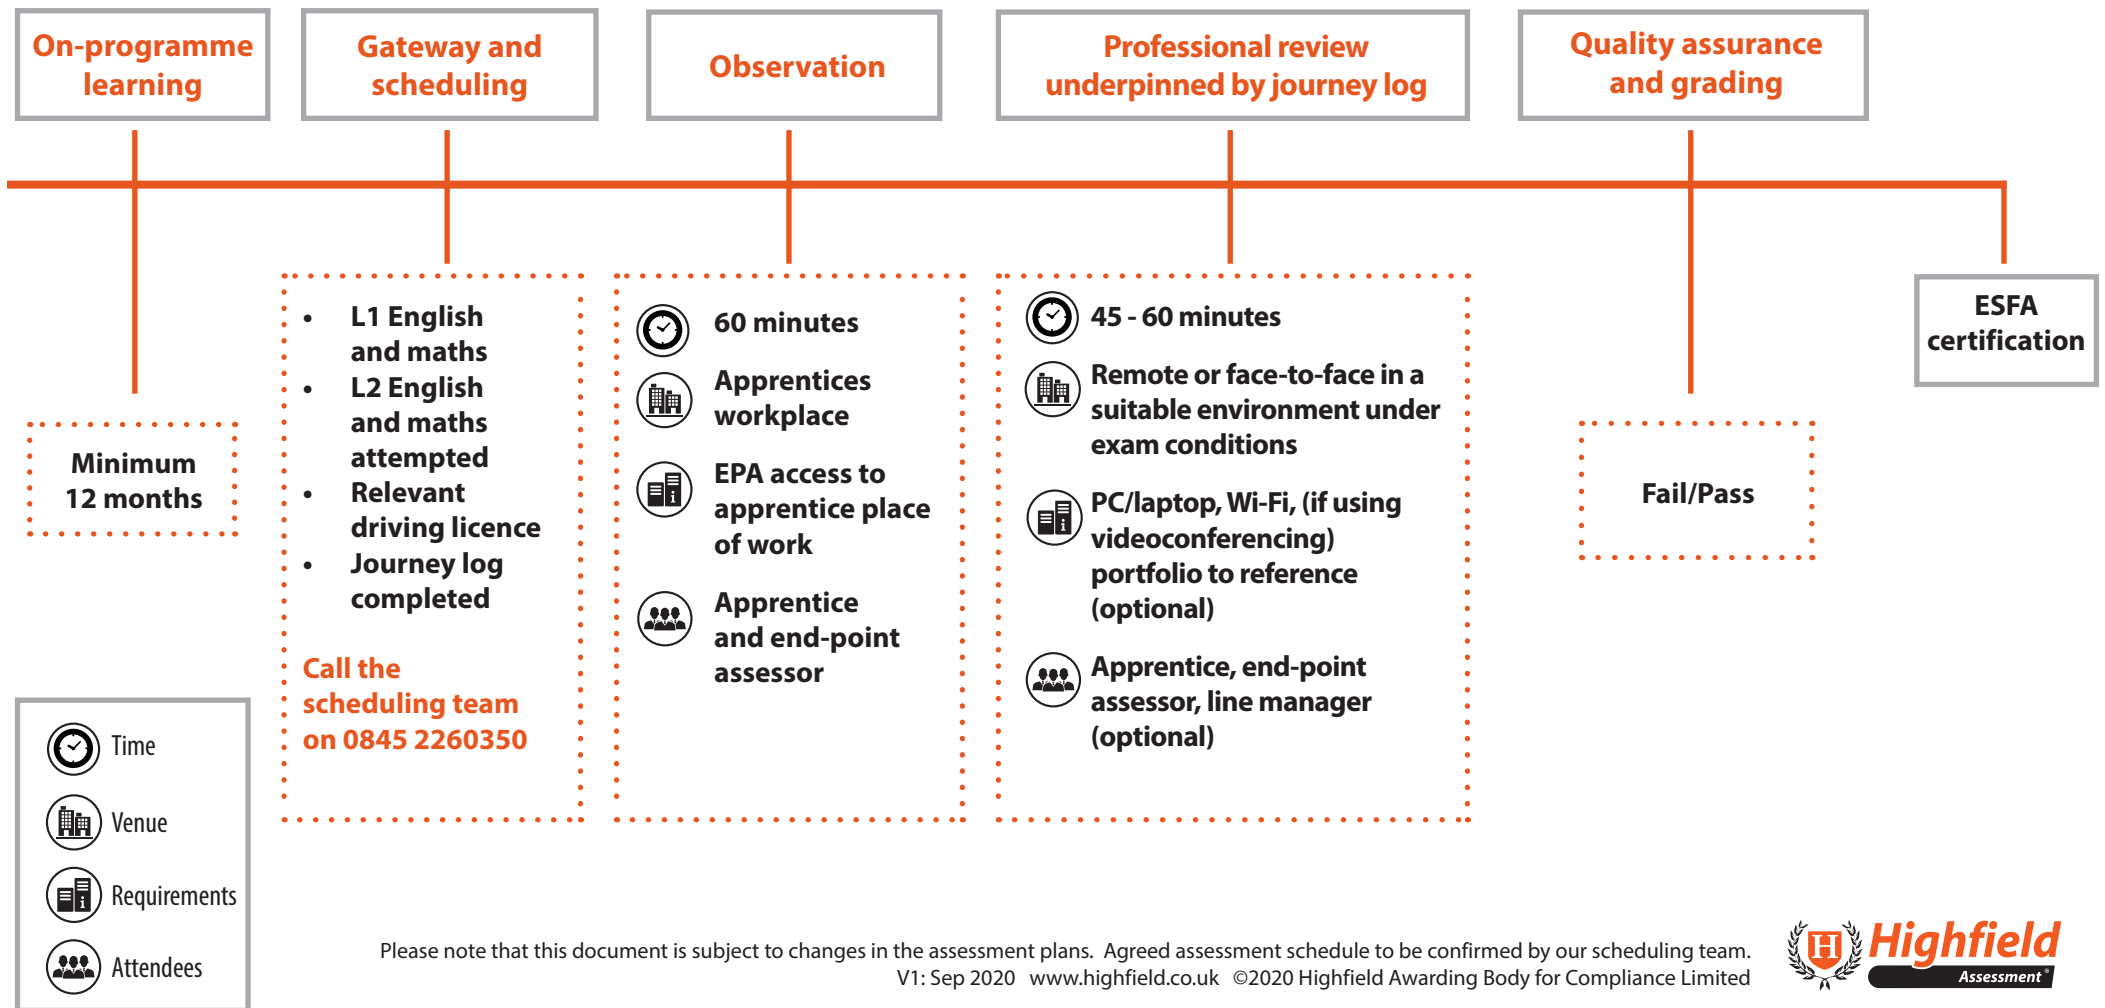

Apprentice End-Point Assessment Journey

Level 2 PTD – Bus, Coach and Tram

Please note that this document is subject to changes in the assessment plans. Agreed assessment schedule to be confirmed by our scheduling team.
 V1: Sep 2020 www.highfield.co.uk ©2020 Highfield Awarding Body for Compliance Limited