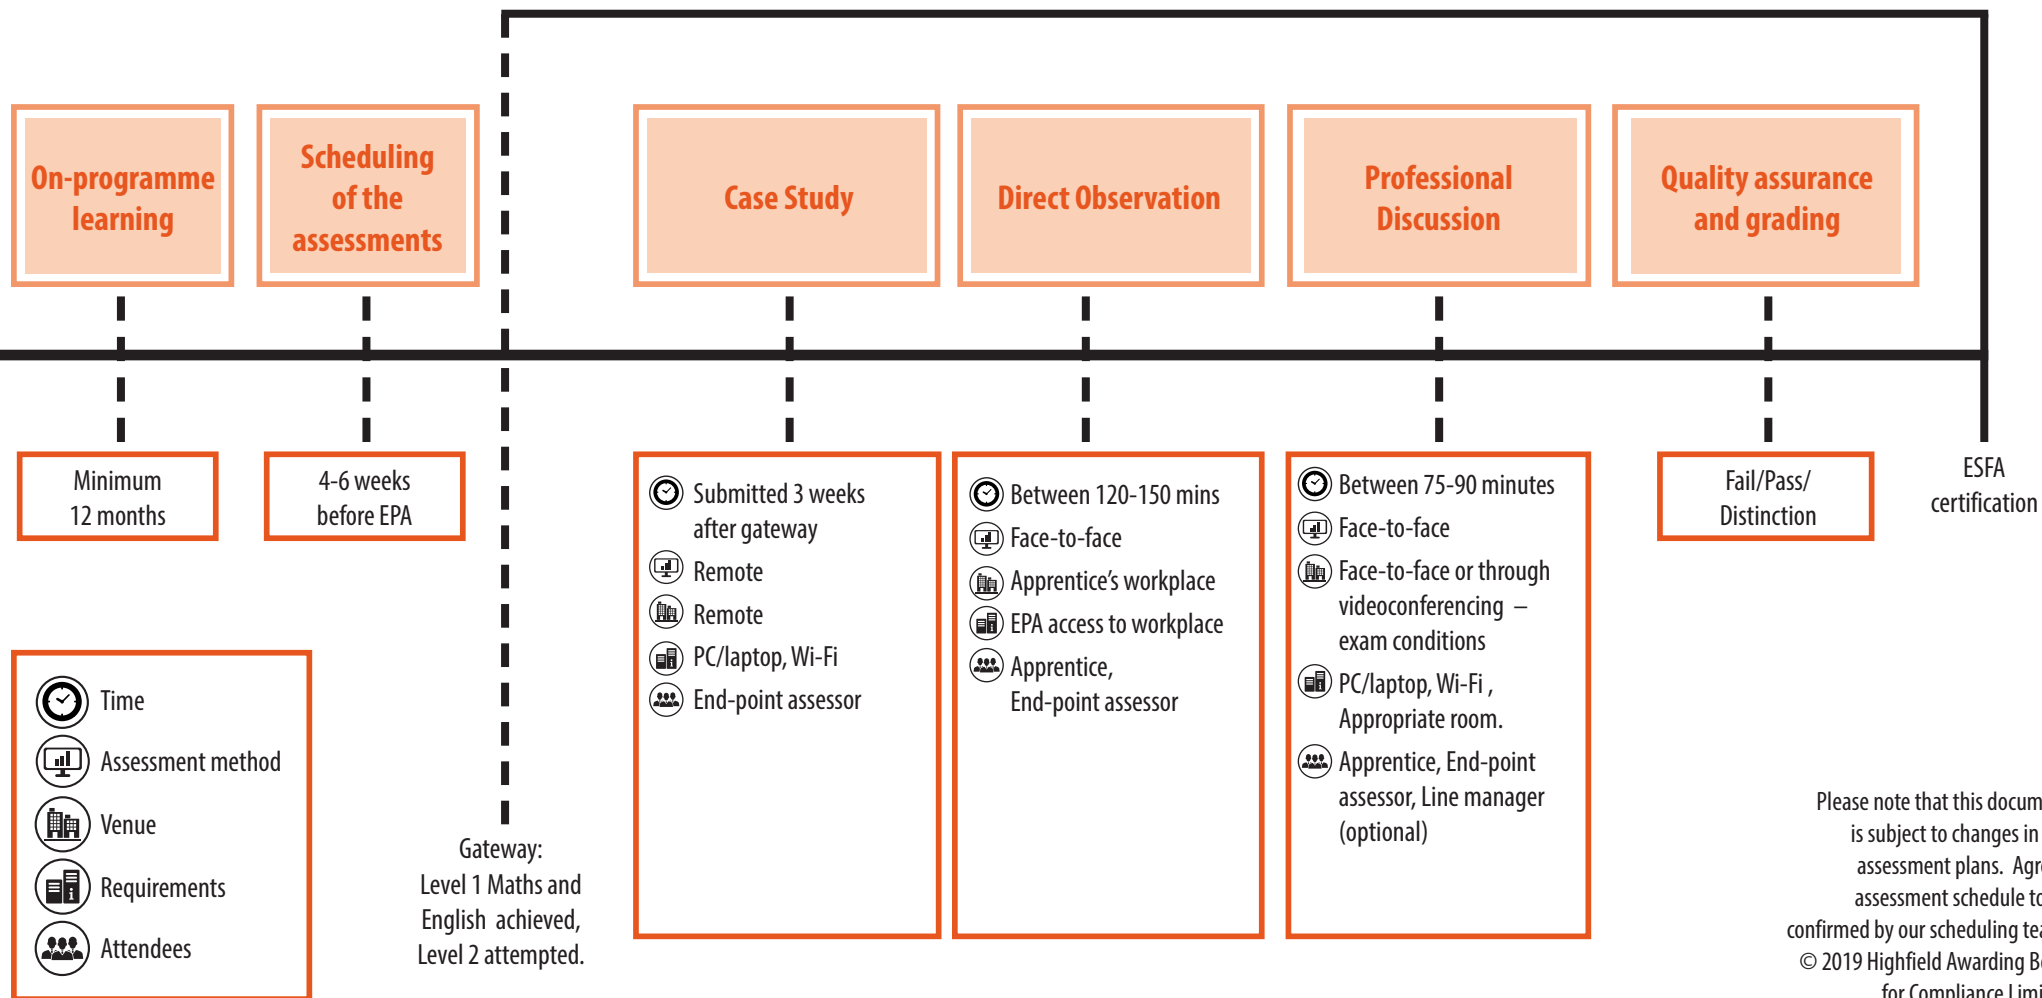

LEVEL 2 OPTICAL ASSISTANT

APPRENTICE END-POINT ASSESSMENT JOURNEY

This is the order of events for an apprentice undertaking the Level 2 Optical Assistant including our standard end-point assessment process.

Please note that this document is subject to changes in the assessment plans. Agreed assessment schedule to be confirmed by our scheduling team.
© 2019 Highfield Awarding Body for Compliance Limited