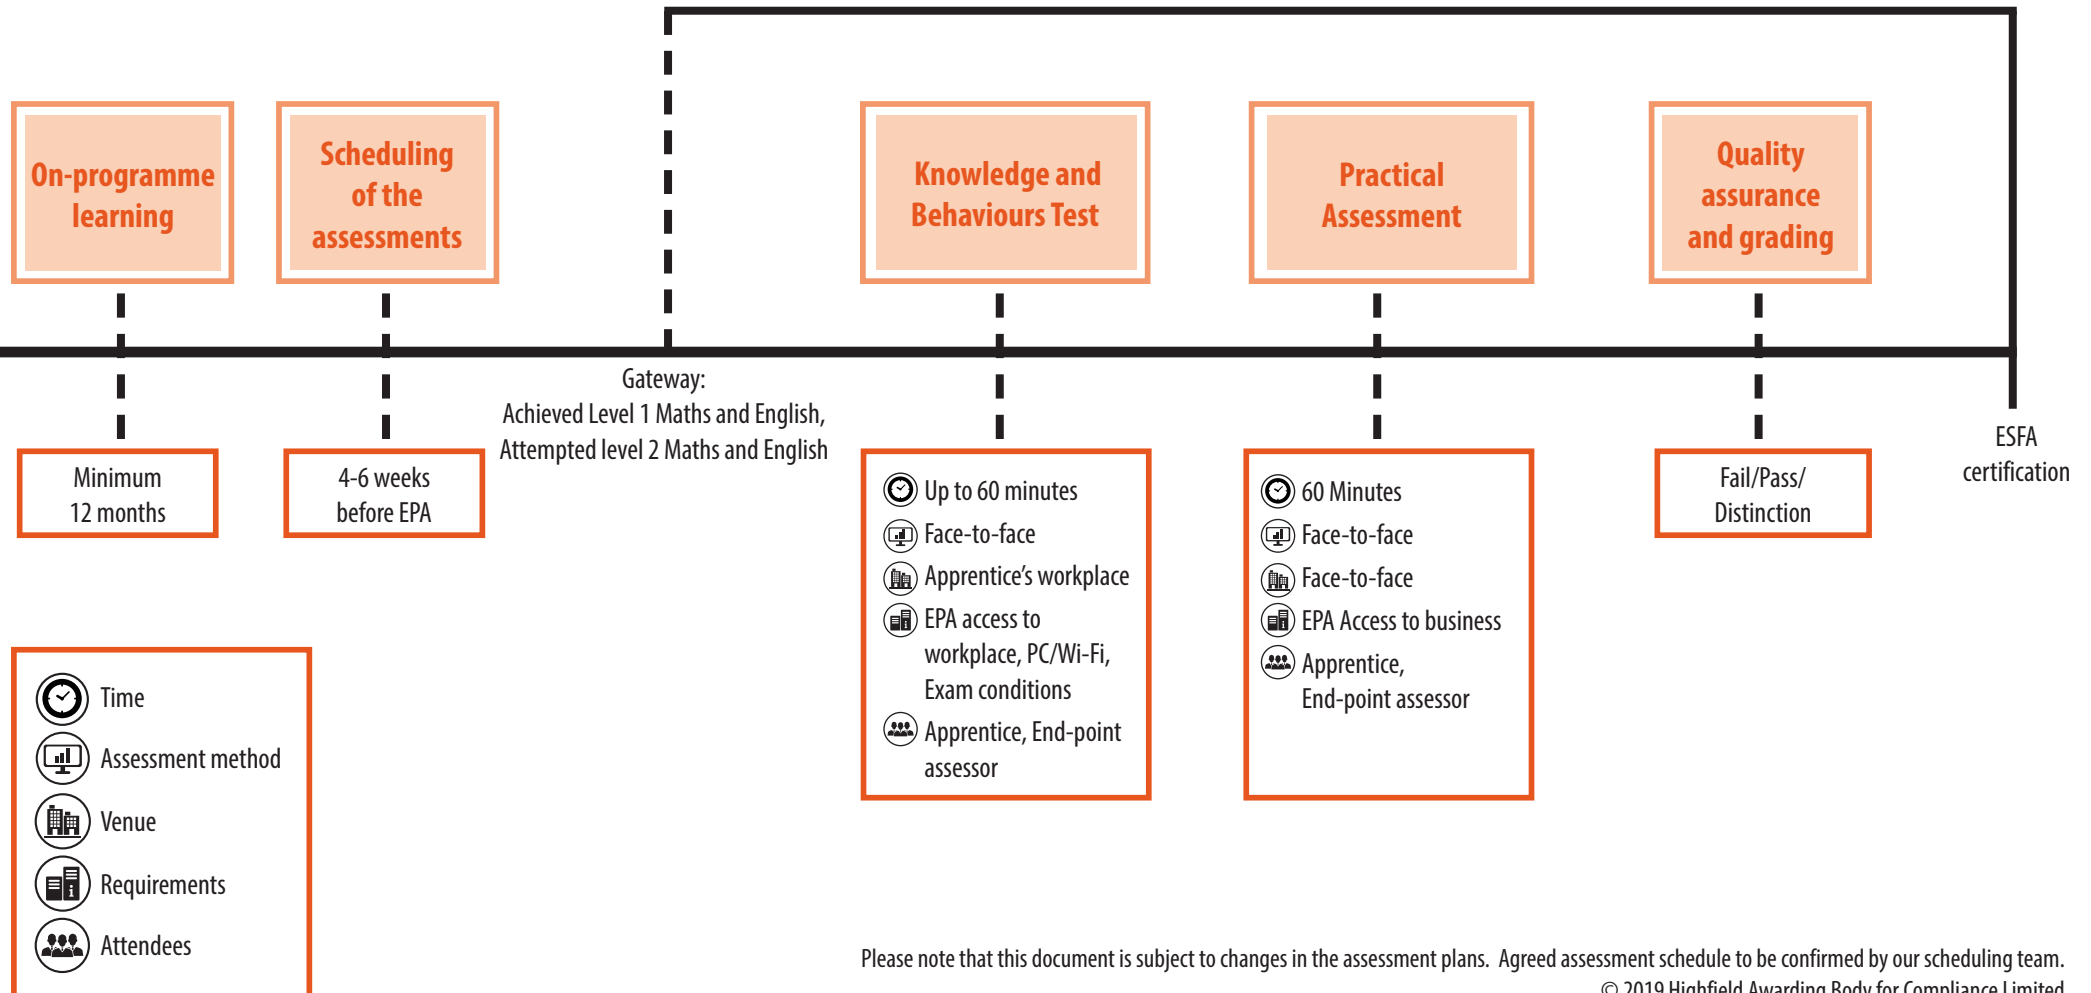

LEVEL 2 SUPPLY CHAIN OPERATOR (ALL PATHWAYS)

APPRENTICE END-POINT ASSESSMENT JOURNEY

This is the order of events for an apprentice undertaking the Level 2 Supply Chain Operator (All Pathways) Apprenticeship including our standard end-point assessment process.