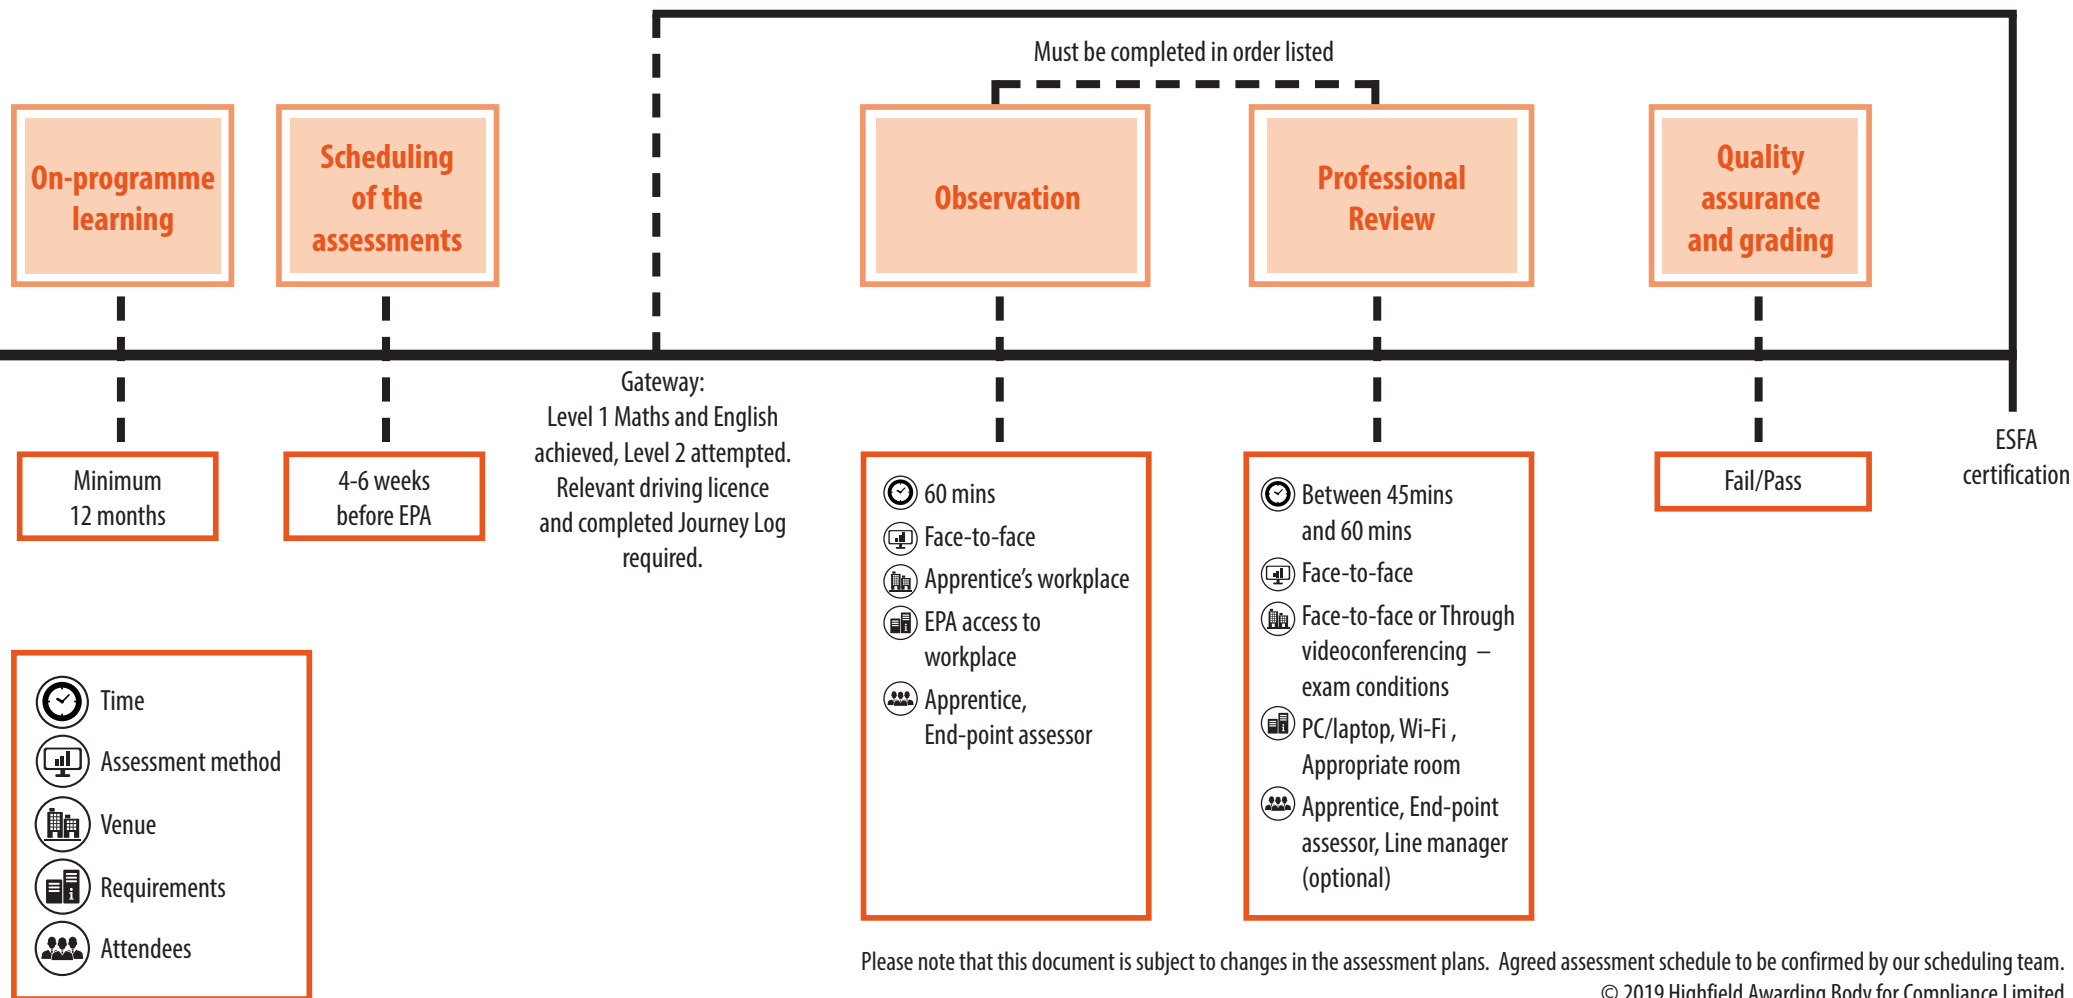

# LEVEL 2 PASSENGER TRANSPORT SERVICE OPERATIONS DRIVER BUS, COACH AND RAIL

## APPRENTICE END-POINT ASSESSMENT JOURNEY

This is the order of events for an apprentice undertaking the Level 2 Passenger Transport Service Operations Bus, Coach and Rail Apprenticeship including our standard end-point assessment process.